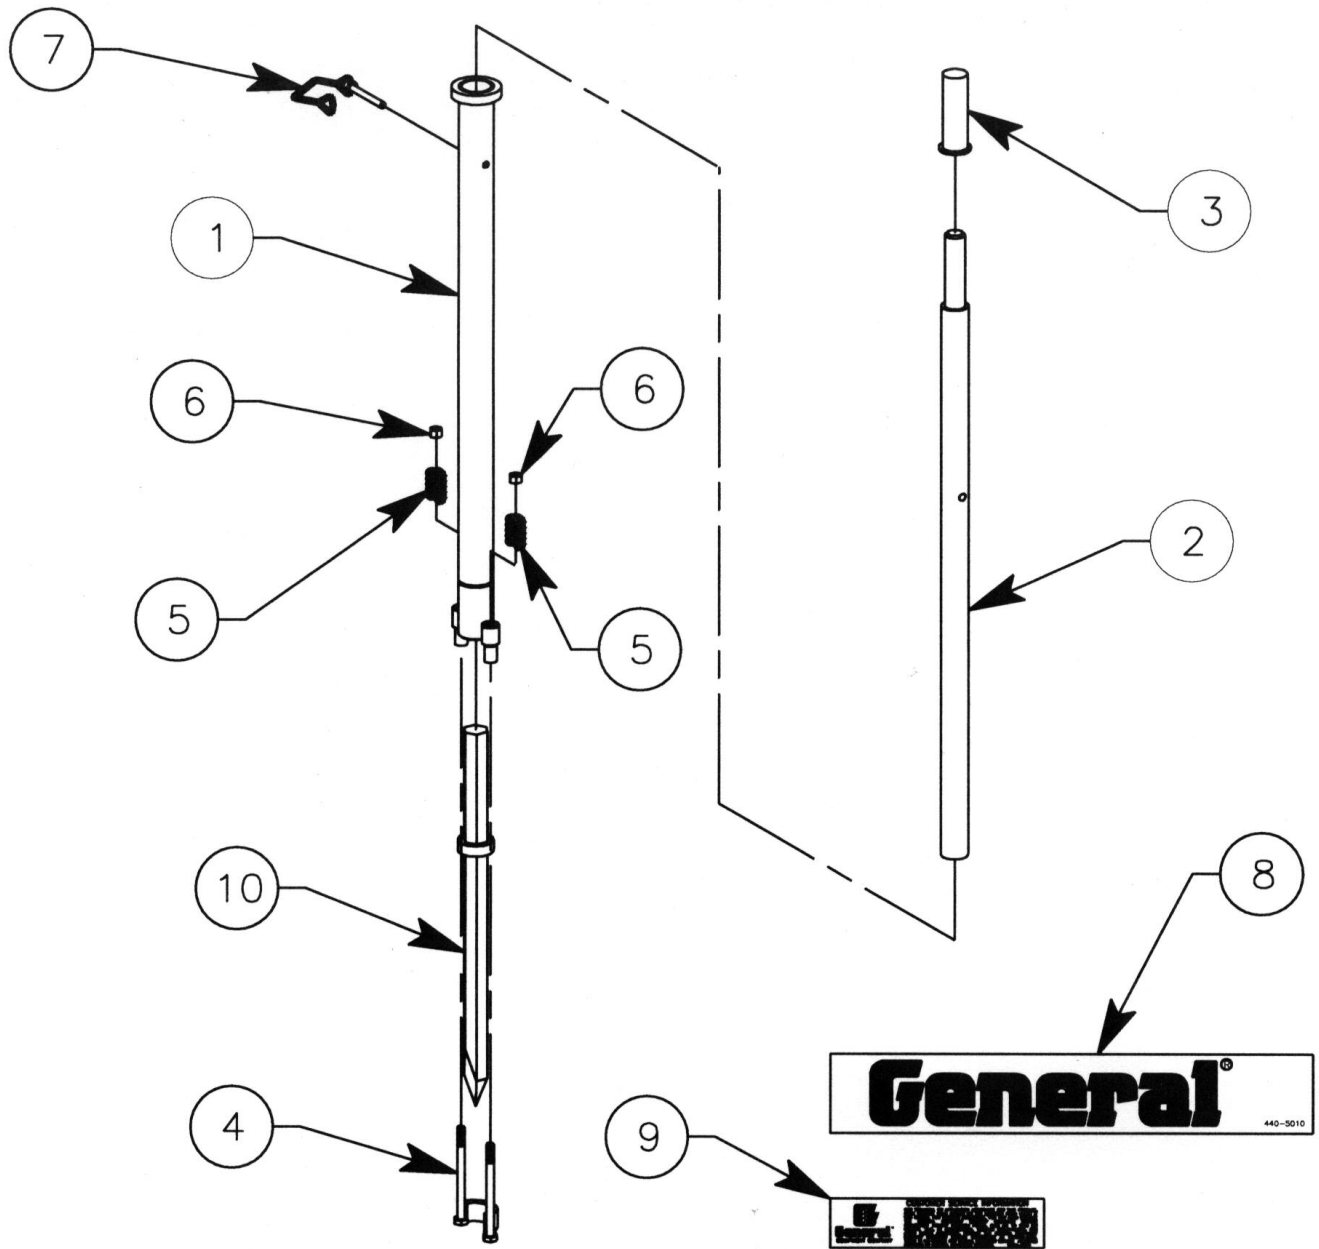

M102 BITTYBREAKER™

M102 BITTYBREAKER™

Reference Number	PART NUMBER	DESCRIPTION	QTY
1	102-0010	Barrel Weldment	1
2	102-0020-011	Hammer	1
3	550-0040	Grip, Black, Waffle x 1 inch	1
4	102-0030	Retainer Weldment	1
5	9-1206-21	Spring, Blue	2
6	53060000	Nut, Nylock, 3.8-16 UNC, Plated	2
7	WIRE-3SQ	Pin, Lock	1
8	440-5010	Decal, General	1
9	SG24-5072	Decal, Assistance	1
10	102-1000	Chisel, Moil Point	1
	102-1100	Chisel, 1 inch Narrow	1
	102-1200	Chisel, 3 inch	1